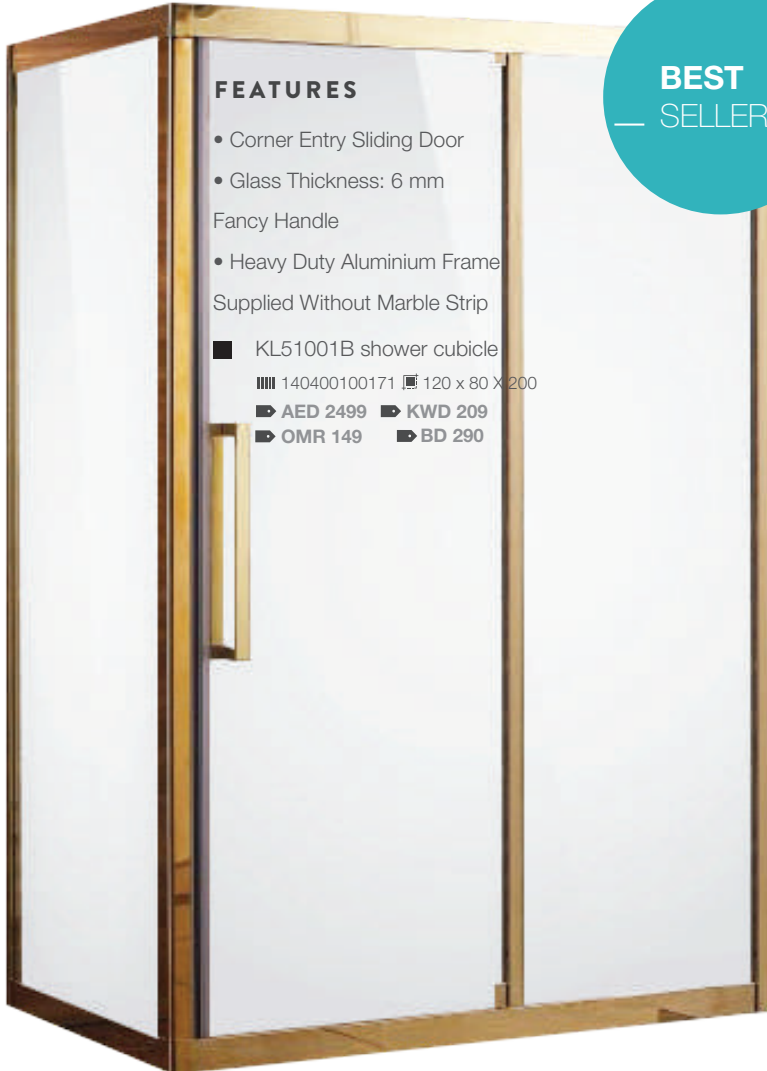

■ A0808 Luxury Shower room with Massage bath tub

|||| 140400100028 ||| 1550 x 1550 X 2190 mm

► AED 13399 ► KWD 1119

► OMR 1469 ► BD 1542

SHOWER ENCLOSURE

ENCLOSURE

FEATURES

- Corner Entry Sliding Door
- Glass Thickness: 6 mm
- Fancy Handle
- Heavy Duty Aluminium Frame
- Supplied Without Marble Strip

■ KL51001B shower cubicle

■ ■ ■ ■ 140400100171 ■ ■ ■ ■ 120 x 80 X 200

➤ AED 2499 ➤ KWD 209

➤ OMR 149 ➤ BD 290

**BEST
SELLER**

FEATURES

- Tempered Glass
- Heavy Duty Acrylic Tray
- Fancy Handle
- Heavy Duty Aluminium Frame