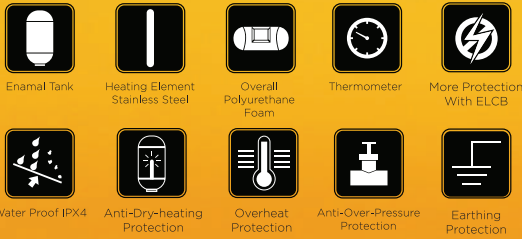

1. **1** Milano Water heater Vertical- 50 Ltr
   ■■■■ 140900200028
   ▶ AED 349 ▶ KWD 29
   ▶ OMR 39 ▶ BD 40